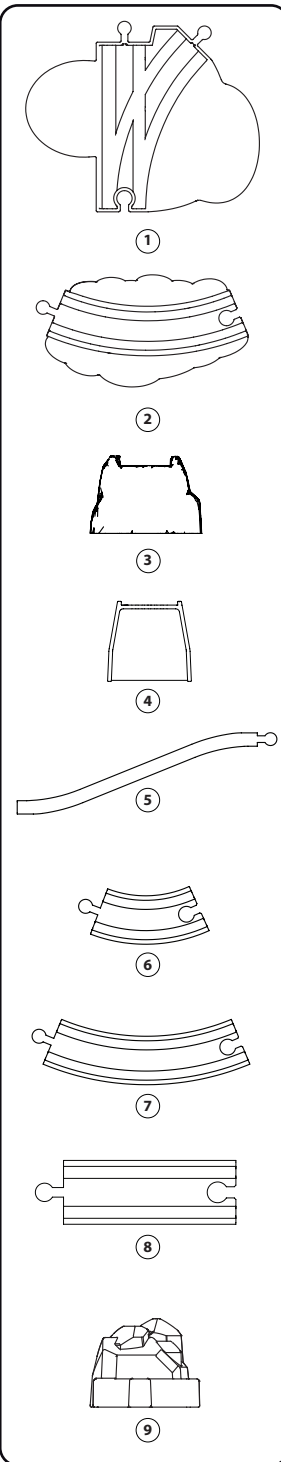

BRIO®

Nordic Animal Set
33988

Designed by BRIO AB in Sweden 2020 (publ). Manufactured for BRIO AB (publ), Box 305, SE-201 23 Malmö, Sweden. ©BRIO AB (publ), Sweden 2021. Made in China. Imported into the UK by Ravensburger Ltd Units 3 – 5, Avonbury Business Park Howes Lane Bicester OX26 2UA. This product and its packaging are protected by intellectual Property Laws of many countries. Violators will be prosecuted. Retain this package for future reference. Please contact above address in case of events. Bitte bewahren Sie diese Informationen für spätere Referenzzwecke auf. Informations à conserver. Conservate la confezione per futuri riferimenti. Conforms to the Safety Requirements of EN71 and ASTM F963. Conforme aux exigences de sécurité EN71 et ASTM F963.